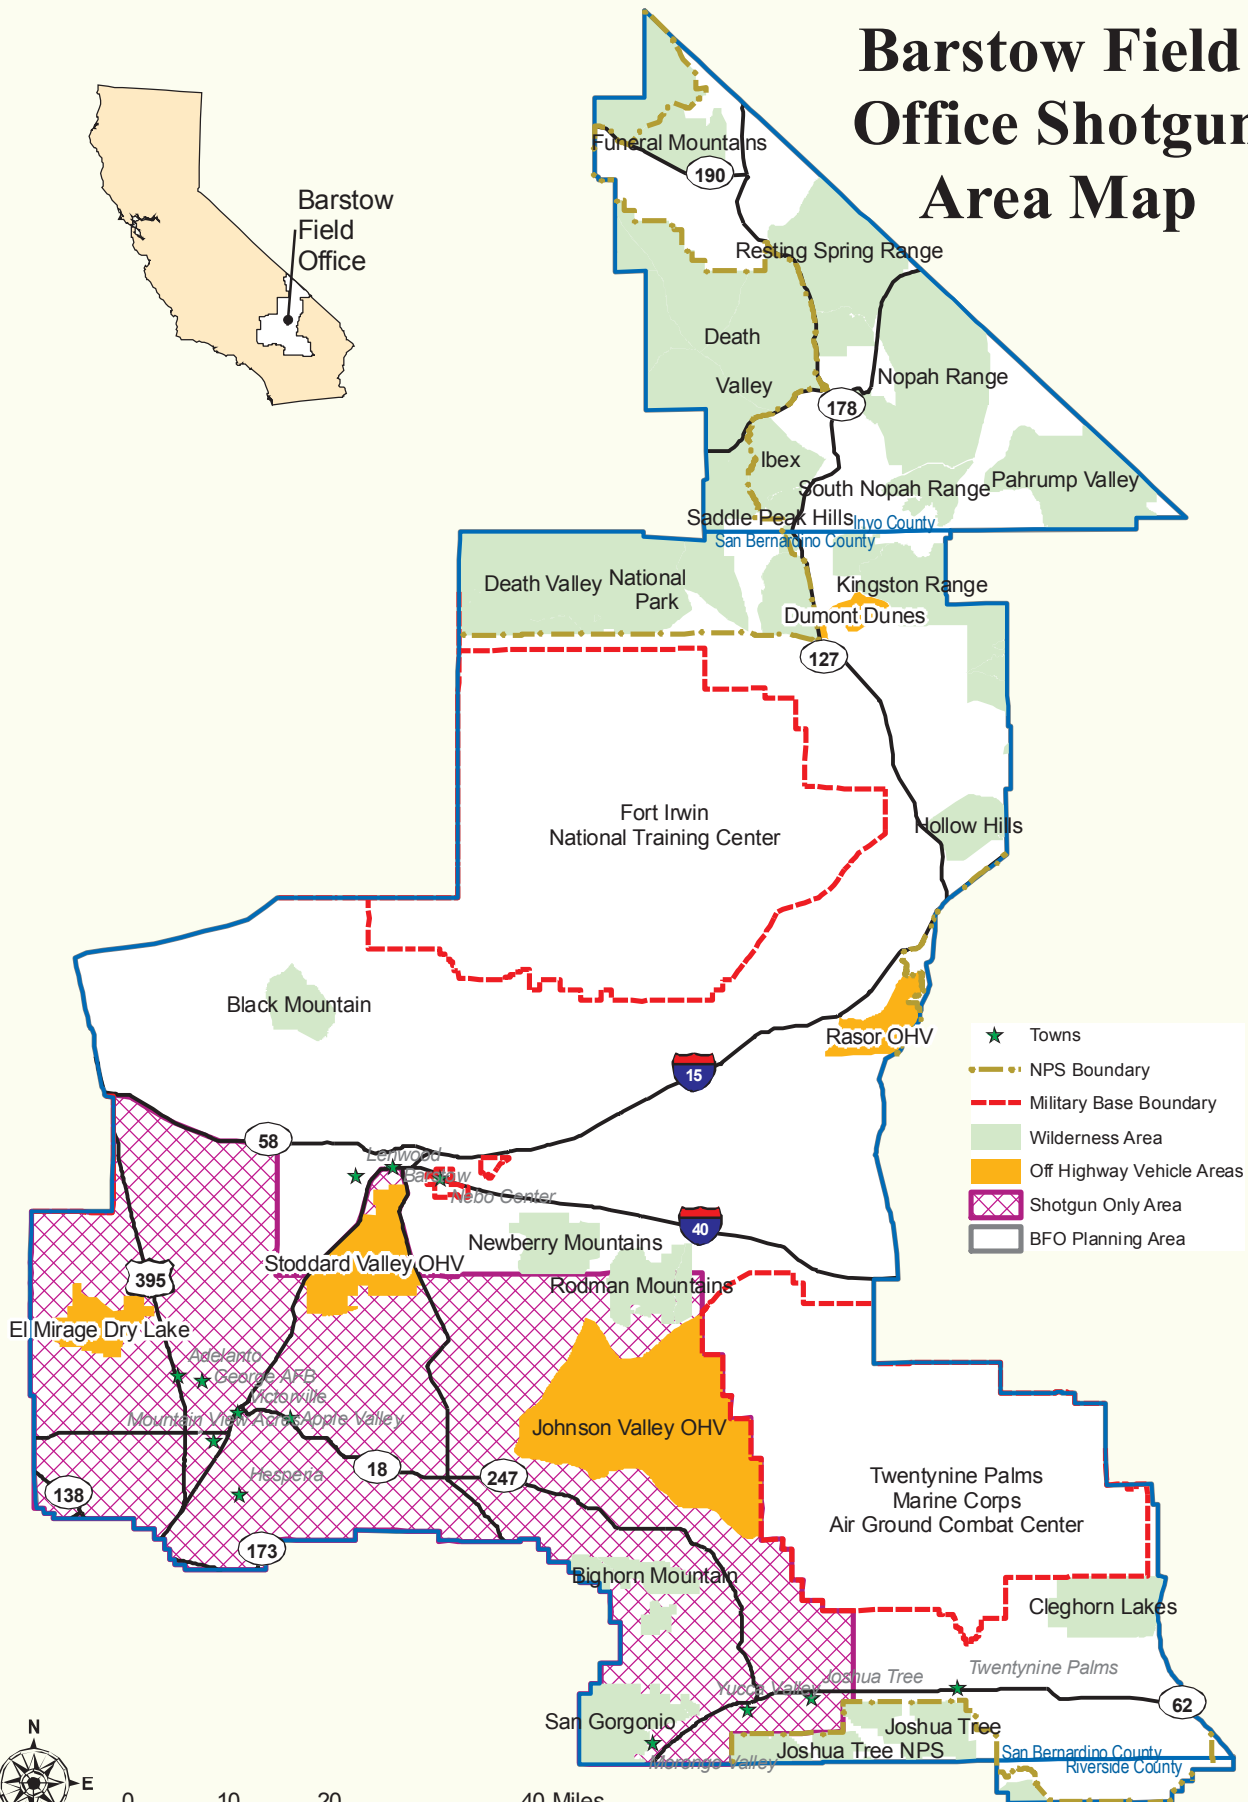

Barstow Field Office Shotgun Area Map

- ★ Towns
- NPS Boundary
- - - Military Base Boundary
- Wilderness Area
- Off Highway Vehicle Areas
- Shotgun Only Area
- BFO Planning Area

117°0'0"W 116°0'0"W

36°0'0"N 36°0'0"N

35°0'0"N 35°0'0"N

34°0'0"N 34°0'0"N

117°0'0"W 116°0'0"W